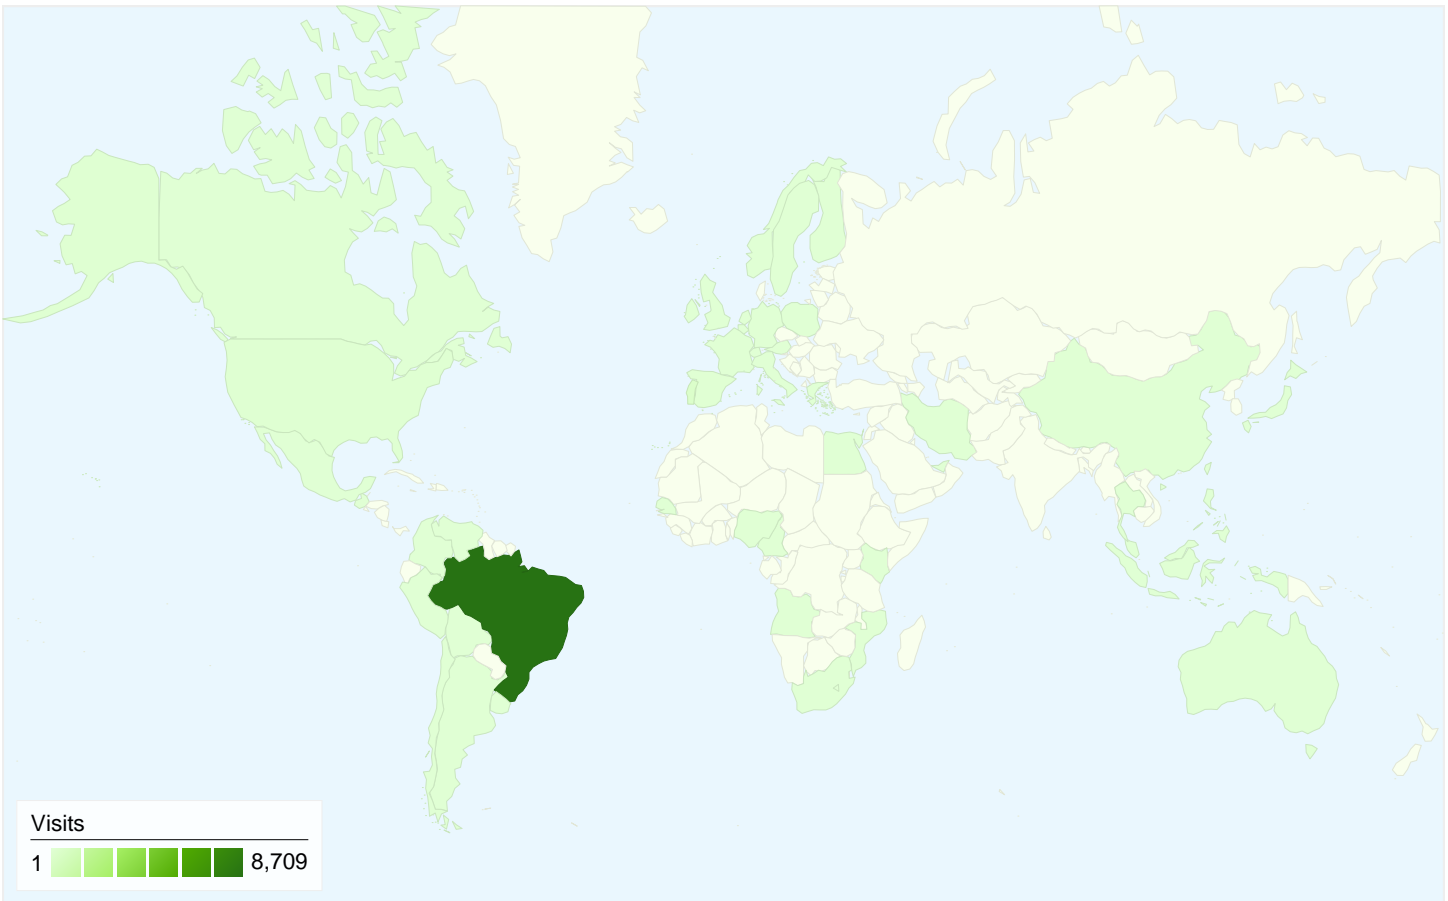

Visitors
7,003

Map Overlay world

Traffic Sources Overview

- Search Engines
6,130.00 (66.31%)
- Referring Sites
2,134.00 (23.08%)
- Direct Traffic
981.00 (10.61%)

Content Overview

Pages	Pageviews	% Pageviews
/	4,060	23.13%
/2009/03/10/as-10-	945	5.38%
/2006/09/04/audio-books-em-	933	5.31%
/2009/01/28/graduacao-em-	528	3.01%
/2008/09/22/biblioteconomia-a-	498	2.84%

BSF Traffic Sources Overview

Jul 27, 2009 - Aug 26, 2009
Comparing to: Site

All traffic sources sent a total of 9,245 visits

-  10.61% Direct Traffic
-  23.08% Referring Sites
-  66.31% Search Engines

- Search Engines
6,130.00 (66.31%)
- Referring Sites
2,134.00 (23.08%)
- Direct Traffic
981.00 (10.61%)

Top Traffic Sources

Sources	Visits	% visits	Keywords	Visits	% visits
google (organic)	5,882	63.62%	bsf	309	5.04%
(direct) ((none))	981	10.61%	bibliotecarios sem fronteiras	161	2.63%
images.google.com.br (referral)	427	4.62%	gabriel buchmann	143	2.33%
extralibris.org (referral)	347	3.75%	biblioteconomia a distancia	114	1.86%
twitter.com (referral)	268	2.90%	audiobooks em portugues	83	1.35%

9,245 visits came from 49 countries/territories

Site Usage

Country/Territory	Visits	Pages/Visit	Avg. Time on Site	% New Visits	Bounce Rate
Visits 9,245 % of Site Total: 100.00%	Pages/Visit 1.90 Site Avg: 1.90 (0.00%)	Avg. Time on Site 00:02:24 Site Avg: 00:02:24 (0.00%)	% New Visits 70.04% Site Avg: 69.95% (0.12%)	Bounce Rate 67.86% Site Avg: 67.86% (0.00%)	
Brazil	8,709	1.91	00:02:28	69.07%	67.65%
Portugal	275	1.74	00:01:28	86.18%	69.82%
United States	62	1.89	00:01:34	82.26%	74.19%
Spain	40	2.02	00:01:58	82.50%	67.50%
Argentina	13	4.54	00:05:43	92.31%	61.54%
Ireland	12	1.00	00:00:00	100.00%	100.00%
Japan	12	2.17	00:01:43	100.00%	58.33%
Belgium	11	1.27	00:01:20	100.00%	81.82%
Mexico	9	1.00	00:00:00	88.89%	100.00%